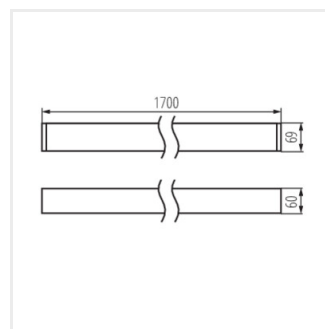

ALD-LH-NW-MPR-B-NT

ALD-LH-WW-MPR-B-NT

ALD-LH-NW-MAT-S-NT

ALD-LH-WW-MAT-S-NT

ALD-LH-NW-MPR-S-NT

ALD-LH-WW-MPR-S-NT

ALD-LH-NT

Линейный светодиодный светильник

Аксессуары

32543 ALIN CORD DALI 1F-W Power supply terminal for ALIN luminaires and tracks, 1-phase, DALI, white, 150 cm

32544 ALIN CORD DALI 1F-B Power supply terminal for ALIN luminaires and tracks, 1-phase, DALI, black, 150 cm