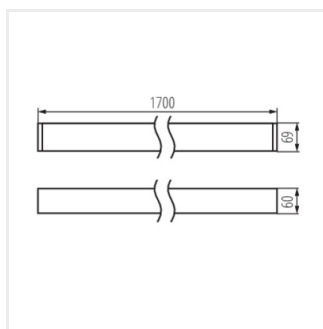

ALD-LH-NW-MPR-B-NT

ALD-LH-WW-MPR-B-NT

ALD-LH-NW-MAT-S-NT

ALD-LH-WW-MAT-S-NT

ALD-LH-NW-MPR-S-NT

ALD-LH-WW-MPR-S-NT

ALD-LH-NT

Линейный светодиодный светильник

Аксессуары

32543 ALIN CORD DALI 1F-W Power supply terminal for ALIN luminaires and tracks, 1-phase, DALI, white, 150 cm

32544 ALIN CORD DALI 1F-B Power supply terminal for ALIN luminaires and tracks, 1-phase, DALI, black, 150 cm