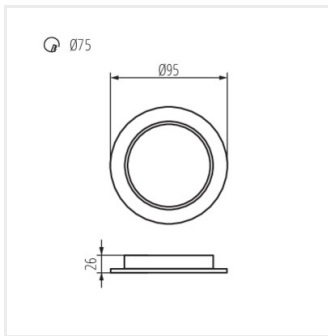

TAVO LED DO 5W-NW