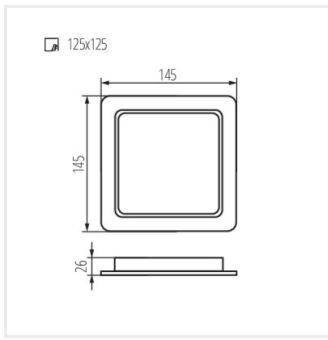

TAVO LED DL 12W-NW