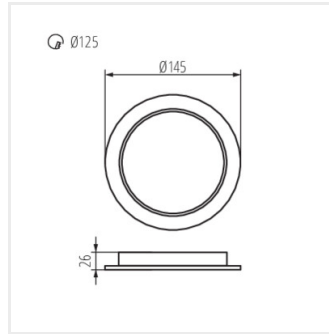

TAVO LED DO 5W-NW

TAVO LED DO 9W-NW

TAVO LED DL 12W-NW

TAVO LED DL 18W-NW

TAVO LED DL 24W-NW

TAVO LED DL 5W-NW

TAVO LED DL 9W-NW

TAVO LED DO 12W-NW