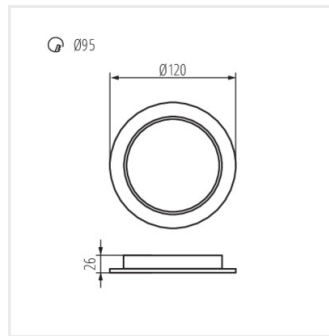

TAVO LED DO 9W-NW