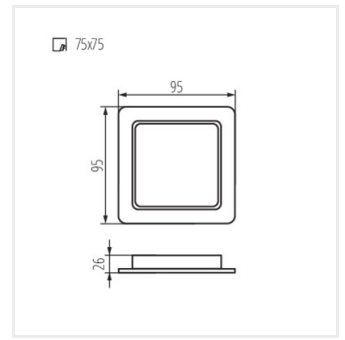

TAVO LED DL 5W-NW