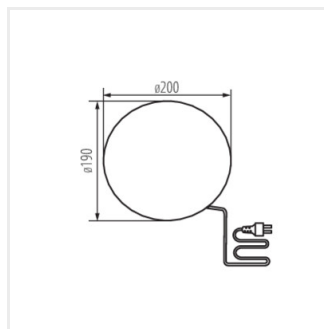

STONO N

Садовый светильник со сменным источником света

STONO 20 N