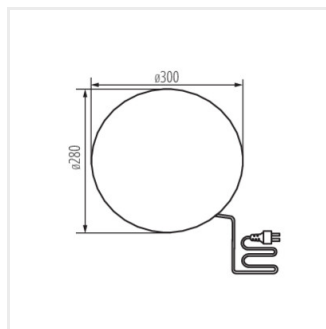

STONO N

Садовый светильник со сменным источником света

STONO 30