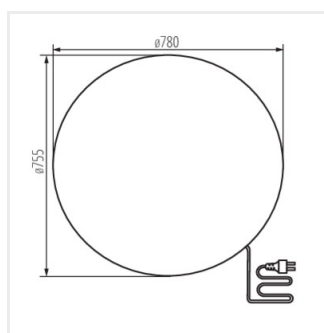

STONO N

Садовый светильник со сменным источником света

STONO 780 N