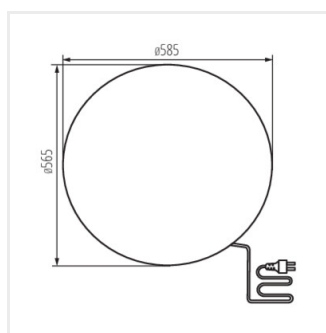

STONO N

Садовый светильник со сменным источником света

STONO 585 N