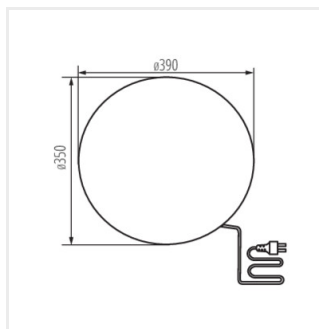

STONO N

Садовый светильник со сменным источником света

STONO 390 N