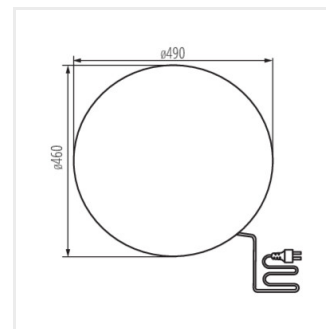

STONO N

Садовый светильник со сменным источником света

STONO 490 N