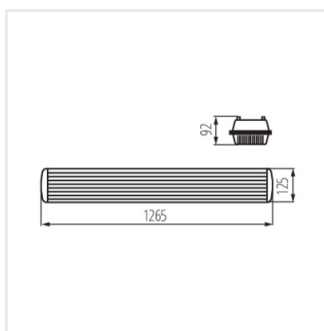

Prachotesné svetidlo pre LED trubice

MAH PLUS-236/4LED/PC

MAH PLUS-258/4LED/PC

MAH PLUS-136/4LED/PC

MAH PLUS-158/4LED/PC

MAH PLUS-236/4LED/PC

MAH PLUS-258/4LED/PC

MAH PLUS-136/4LED/PC