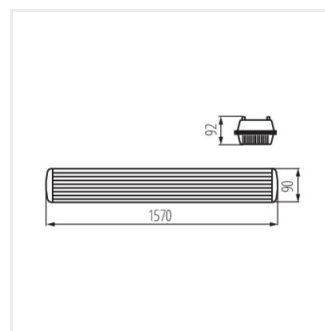

Prachotesné svetidlo pre LED trubice

MAH PLUS-236/4LED/PC

MAH PLUS-258/4LED/PC

MAH PLUS-136/4LED/PC

MAH PLUS-158/4LED/PC

MAH PLUS-236/4LED/PC

MAH PLUS-258/4LED/PC

MAH PLUS-136/4LED/PC