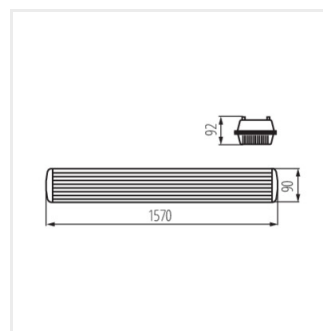

Prachotesné svetidlo pre LED trubice

MAH PLUS-236/4LED/PC

MAH PLUS-258/4LED/PC

MAH PLUS-136/4LED/PC

MAH PLUS-158/4LED/PC

MAH PLUS-236/4LED/PC

MAH PLUS-258/4LED/PC

MAH PLUS-136/4LED/PC