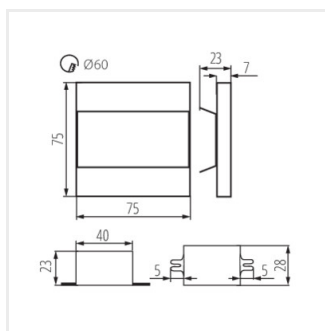

TERRA LED AC