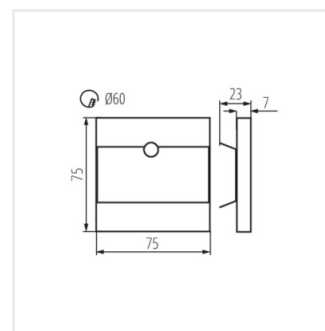

TERRA LED PIR B