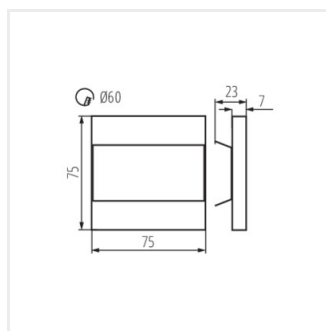

TERRA LED P68 CW CZ

TERRA LED

Schodiskové LED svietidlo

TERRA LED P68 WW CZ

TERRA LED P68 B-NW CZ

TERRA LED P68 B

TERRA LED PIR B-NW

TERRA LED PIR B-WW