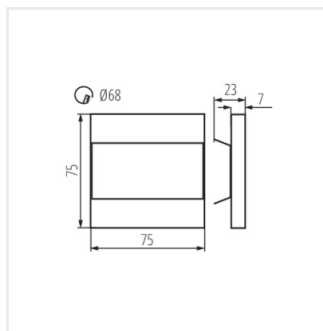

### Schodiskové LED svietidlo

TERRA LED P68 WW CZ

TERRA LED P68 B-NW CZ

TERRA LED P68 B

TERRA LED PIR B-NW

TERRA LED PIR B-WW

TERRA LED

TERRA LED AC