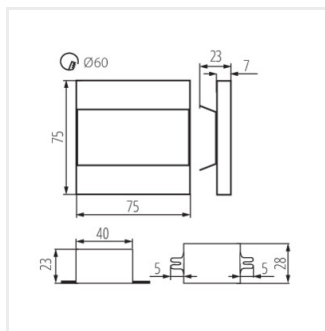

### Schodiskové LED svietidlo

TERRA LED P68 WW CZ

TERRA LED P68 B-NW CZ

TERRA LED P68 B

TERRA LED PIR B-NW

TERRA LED PIR B-WW

TERRA LED

TERRA LED AC