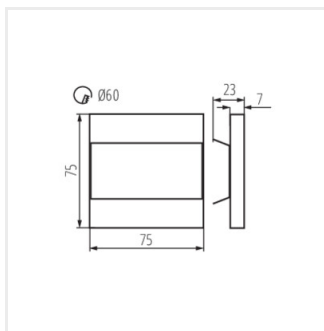

### Schodiskové LED svietidlo

TERRA LED P68 WW CZ

TERRA LED P68 B-NW CZ

TERRA LED P68 B

TERRA LED PIR B-NW

TERRA LED PIR B-WW

TERRA LED

TERRA LED AC