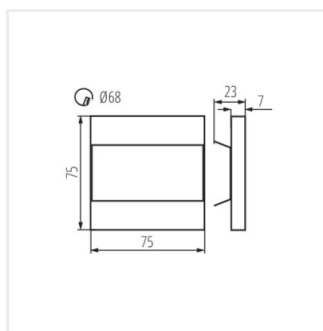

TERRA LED P68