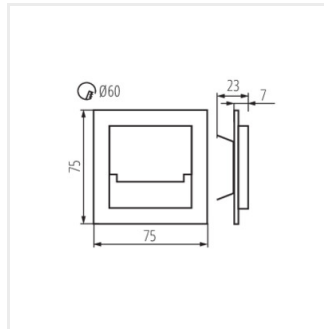

SABIK MINI LED