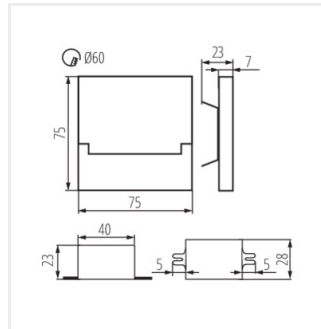

SABIK LED AC