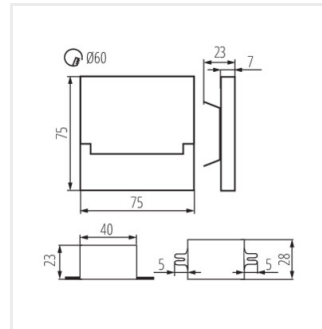

SABIK LED AC