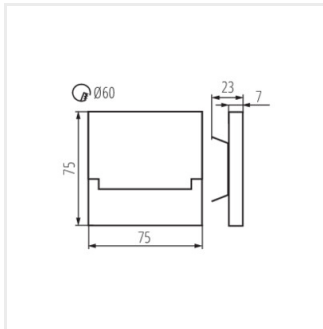

SABIK LED

Schodiskové LED svietidlo

SABIK LED