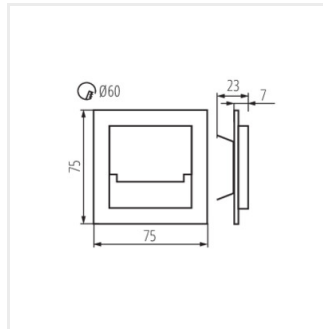

SABIK MINI LED