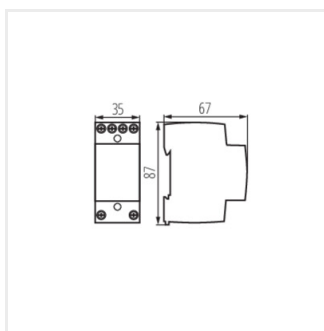

## 23260 KTF-8-24

Zvončekový transformátor na lištu TH35

 PRI [V] 230 AC	 SEC [V] 8/12/24V AC	 TH 35				
---	--	---	---	---	---	---

**KTF-8-24 23260** 230 AC 2

KTF-8-24