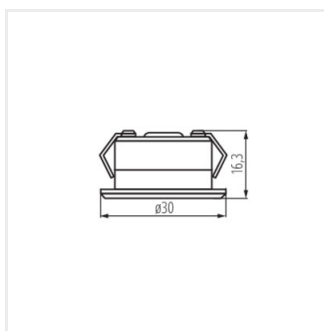

IMBER LED

Akcentové LED svietidlo

IMBER LED