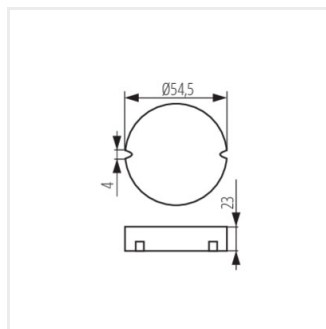

CIRCO N

Napájač CV

CIRCO N LED 12VDC