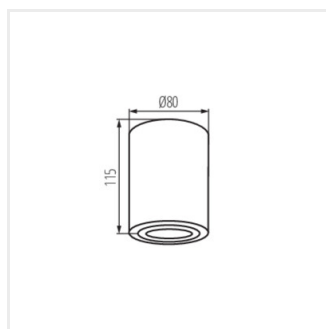

## BORD XS

Stropné bodové svietidlo

BORD XS DLP-50-B

BORD XS DLP-50-W

BORD XS DLP-50