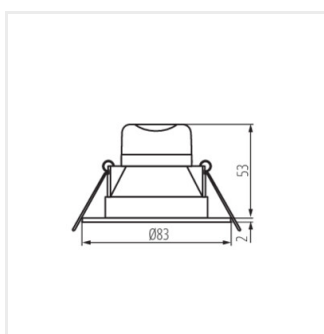

## IVIAN LED

Bodové LED svietidlo IP44

IVIAN LED 4,5W W-WW

IVIAN LED 4,5W SN-WW

IVIAN LED 4,5W SN-NW

IVIAN LED 4-5W