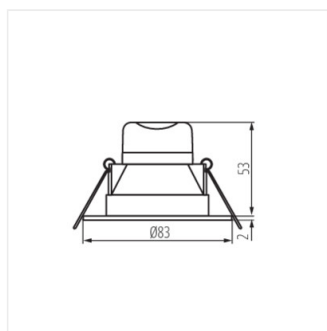

## IVIAN LED

Bodové LED svietidlo IP44

IVIAN LED 4,5W W-WW

IVIAN LED 4,5W SN-WW

IVIAN LED 4,5W W-NW

IVIAN LED 4,5W SN-NW

IVIAN LED 4-5W