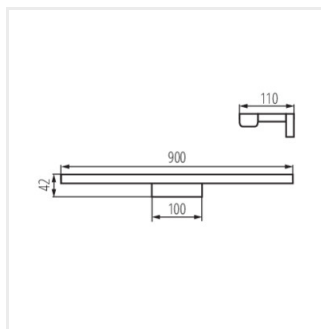

ASTEN IP44 15W-NW-B

ASTEN IP44 8W-NW-W

ASTEN IP44 12W-NW-W

ASTEN IP44 15W-NW-W

ASTEN LED IP44

Nástenné LED svietidlo

ASTEN LED IP44 8W

ASTEN LED IP44 12W