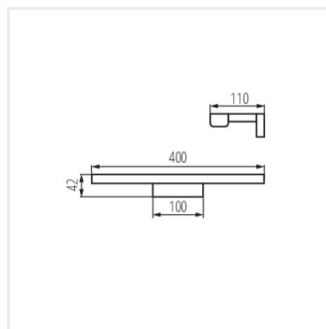

ASTEN IP44 15W-NW-B

ASTEN IP44 8W-NW-W

ASTEN IP44 12W-NW-W

ASTEN IP44 15W-NW-W

ASTEN LED IP44

Nástenné LED svietidlo

ASTEN LED IP44 8W

ASTEN LED IP44 12W