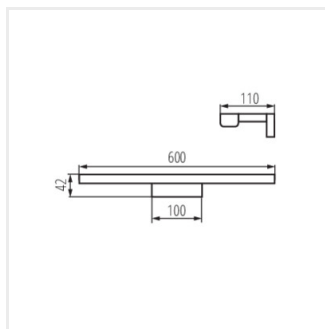

ASTEN IP44 15W-NW-B

ASTEN IP44 8W-NW-W

ASTEN IP44 12W-NW-W

ASTEN IP44 15W-NW-W

ASTEN LED IP44

Nástenné LED svietidlo

ASTEN LED IP44 8W

ASTEN LED IP44 12W