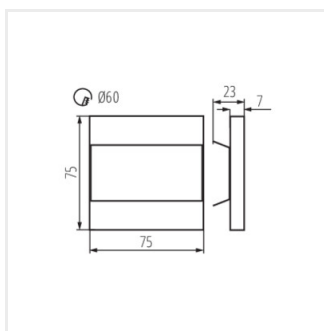

TERRA LED P68 CW CZ

TERRA LED

Schodiskové LED svietidlo

TERRA LED P68 WW CZ

TERRA LED P68 B-NW CZ

TERRA LED P68 B

TERRA LED PIR B-NW

TERRA LED PIR B-WW