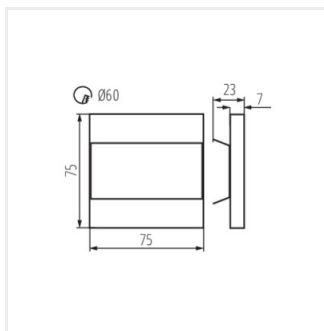

TERRA LED P68 CW CZ

TERRA LED

Schodiskové LED svietidlo

TERRA LED P68 WW CZ

TERRA LED P68 B-NW CZ

TERRA LED P68 B

TERRA LED PIR B-NW

TERRA LED PIR B-WW