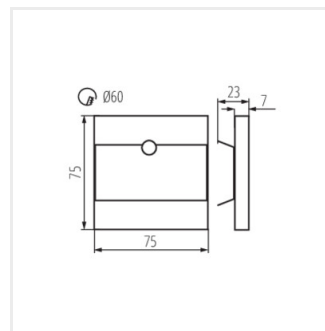

TERRA LED PIR B