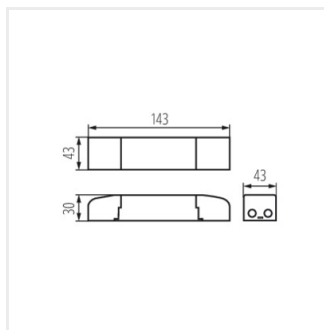

### Napájač LED

BRAVO DALI SET 36W

BRAVO DRIVER 36W

BRAVO DRIVER 40W

BRAVO DRIVER 28W

BRAVO DALI SET 45W

BRAVO DALI SET 36W