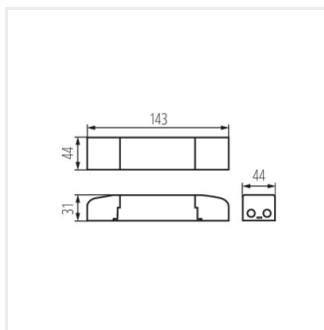

BRAVO DRIVER 36W