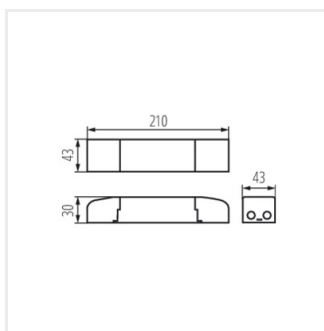

### Napájač LED

BRAVO DALI SET 36W

BRAVO DRIVER 36W

BRAVO DRIVER 40W

BRAVO DRIVER 28W

BRAVO DALI SET 45W

BRAVO DALI SET 36W