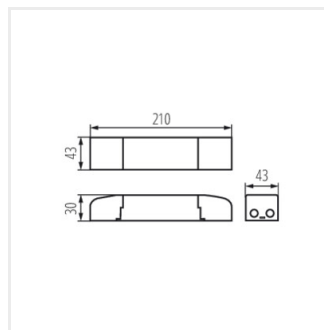

### Napájač LED

BRAVO DALI SET 36W

BRAVO DRIVER 36W

BRAVO DRIVER 40W

BRAVO DRIVER 28W

BRAVO DALI SET 45W

BRAVO DALI SET 36W