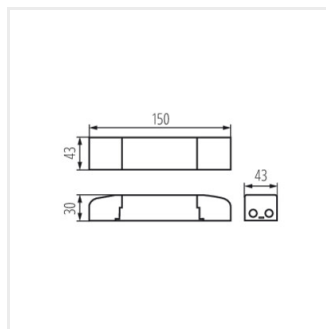

AVAR DRIVER

Napájač LED

AVAR DALI SET 40W