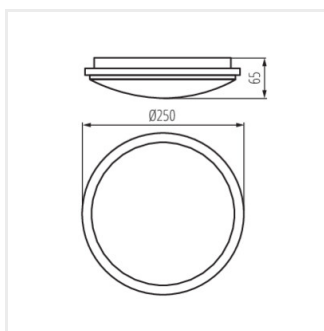

## ORTE LED

Stropné LED svetidlo

ORTE LED 18W-O, ORTE  
LED 18W-O-SE

ORTE LED 24W

ORTE LED 18W

ORTE LED 24W