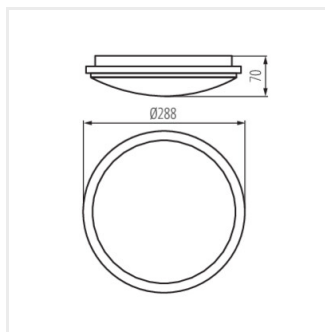

## ORTE LED

Stropné LED svietidlo

ORTE LED 18W-O, ORTE  
LED 18W-O-SE

ORTE LED 24W

ORTE LED 18W

ORTE LED 24W