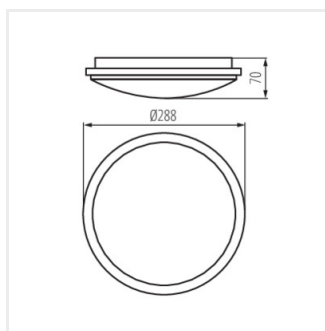

### ORTE LED 18W-NW-O

	[W]	[lm]	Tc [K]		
ORTE LED 18W-NW-O	29160	18	1600	4000	biela
ORTE LED 24W-NW-O	29161	24	2200	4000	biela
ORTE LED 18W-NW-O-SE	29162	18	1600	4000	biela mikrovlnný
ORTE LED 24W-NW-O-SE	29163	24	2200	4000	biela mikrovlnný

## ORTE LED

Stropné LED svetidlo

ORTE LED 18W-O, ORTE  
LED 18W-O-SE

ORTE LED 24W

ORTE LED 18W

ORTE LED 24W