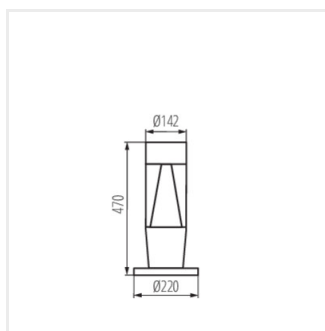

INVO TR

Architektonické svietidlo s vymeniteľným zdrojom svetla

INVO TR 47