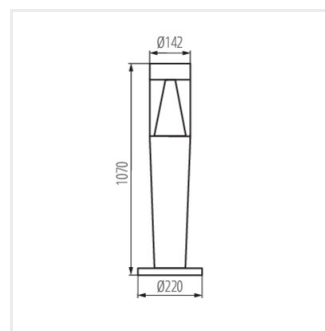

INVO TR

Architektonické svietidlo s vymeniteľným zdrojom svetla

INVO TR 107