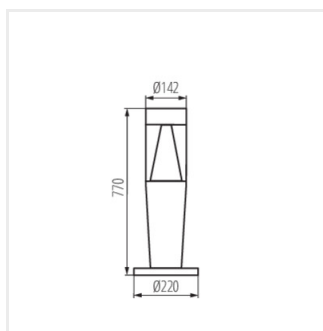

INVO TR

Architektonické svietidlo s vymeniteľným zdrojom svetla

INVO TR 77