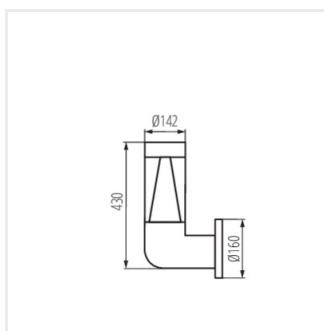

INVO TR EL-53