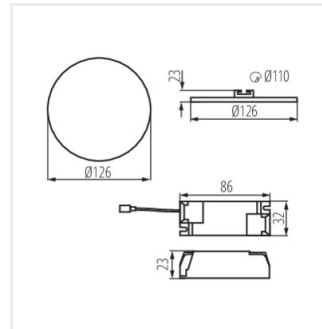

AREL LED DO 10W