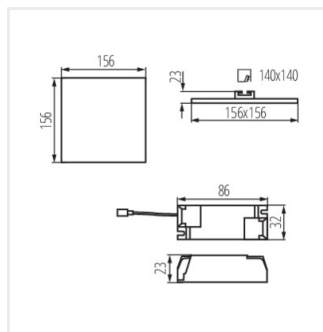

AREL LED DL 14W