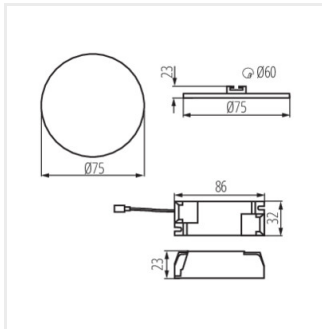

AREL LED

Svietidlo typu downlight

AREL LED DO 6W