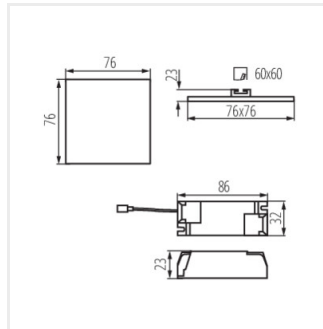

AREL LED DL 6W