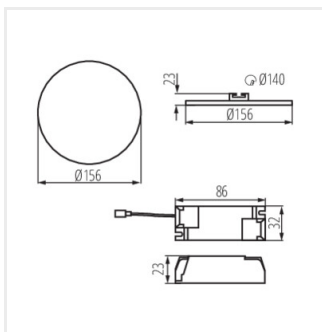

AREL LED DO 14W