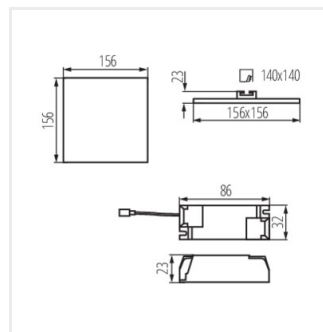

AREL LED DL 14W