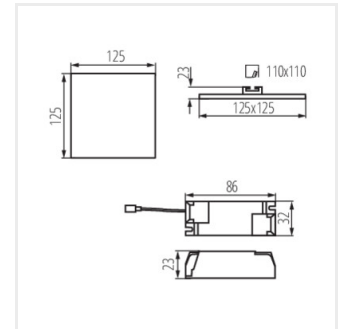

AREL LED DL 10W