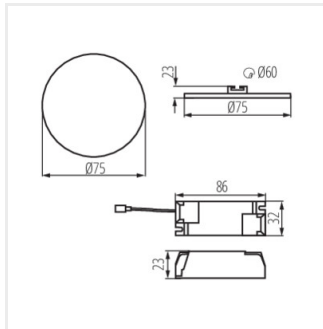

AREL LED

Svietidlo typu downlight

AREL LED DO 6W