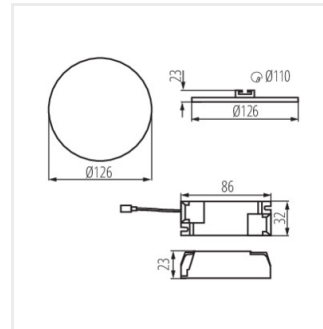

AREL LED DO 10W