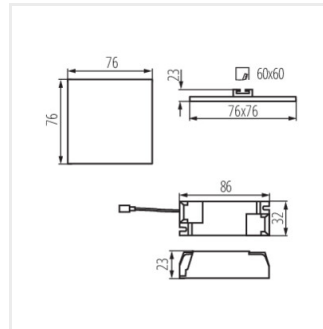

AREL LED DL 6W