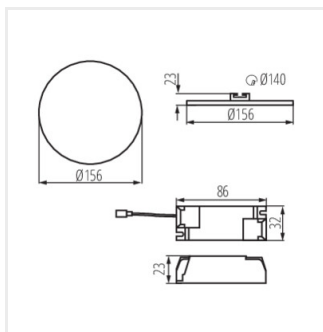

AREL LED DO 14W