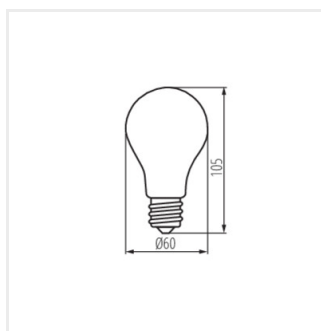

- Materiál difúzora: sklo

XLED A60

Svetelný zdroj LED

XLED A60 4,5W

XLED A60 7W

XLED A60 8W; 10W

XLED A60 4,5W; XLED A60 7W; XLED A60 8W; XLED A60 10W

XLED A60 8W-NW