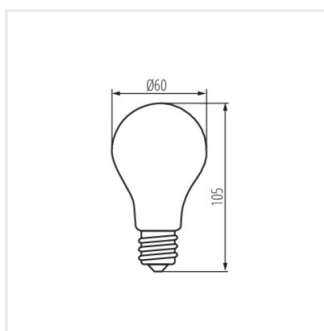

- Materiál difúzora: sklo

XLED A60

Svetelný zdroj LED

XLED A60 4,5W

XLED A60 7W

XLED A60 8W; 10W

XLED A60 4,5W; XLED A60 7W; XLED A60 8W; XLED A60 10W

XLED A60 8W-NW