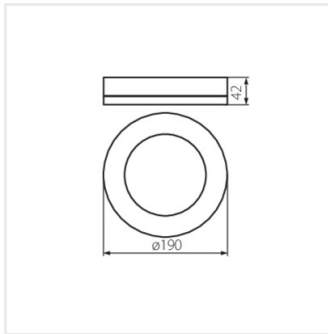

TURA LED

Stropné LED svietidlo

TURA LED 15W-NW-O-B

TURA LED 24W-NW-O-B

TURA LED 15W-NW-O-B

TURA LED 24W-NW-O-B