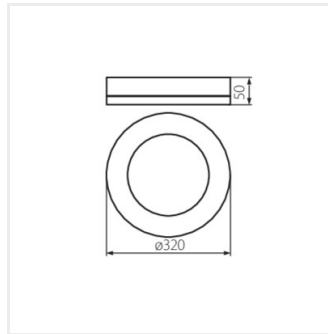

TURA LED

Stropné LED svietidlo

TURA LED 15W-NW-O-B

TURA LED 24W-NW-O-B

TURA LED 15W-NW-O-B

TURA LED 24W-NW-O-B