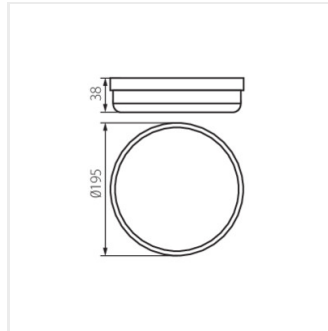

TOLU C LED 12W-NW-B

TOLU O LED 18W-NW-B

TOLU C LED 6W-NW-W

TOLU C LED 12W-NW-W

TOLU LED

Priemyselné svietidlo

TOLU O LED 9W-NW-W

TOLU O LED 18W-NW-W