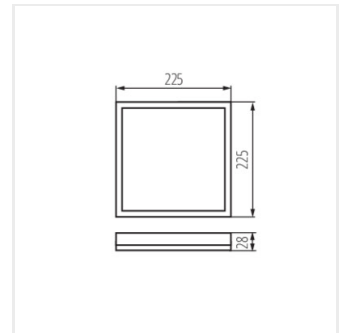

AZPO LED 12,3WCCT-L