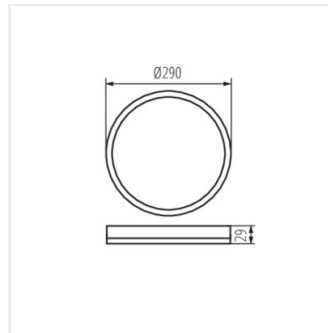

AZPO LED 18,5WCCT-O