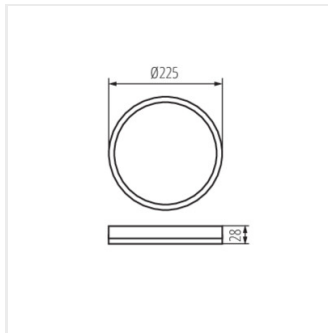

AZPO LED 12,3WCCT-L-W

AZPO LED 12,3WCCT-L-B

AZPO LED 17,5WCCT-L-W

AZPO LED 17,5WCCT-L-B

AZPO LED 22WCCT-L-W

AZPO LED 22WCCT-L-B

AZPO LED CCT

Stropné LED svietidlo