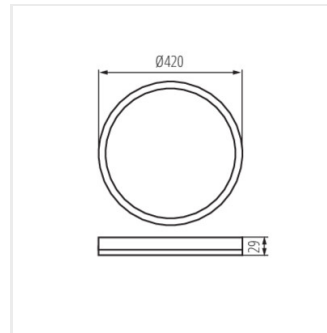

AZPO LED 22WCCT-O