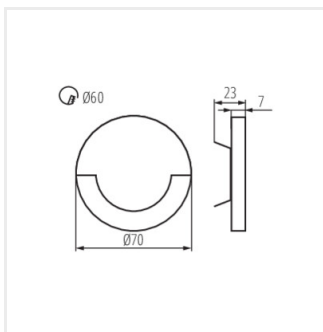

SOLA LED

Schodiskové LED svietidlo

SOLA LED