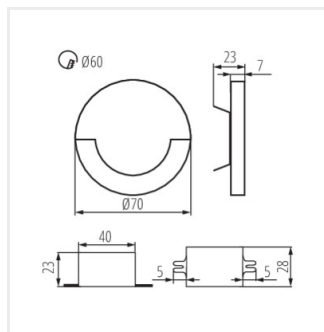

SOLA LED

Schodiskové LED svietidlo

SOLA LED AC