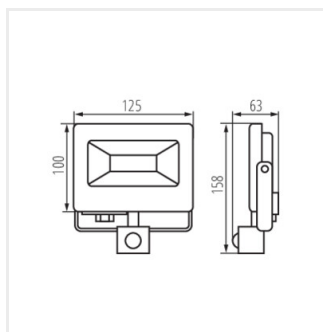

## ANTEM LED

LED reflektor

ANTEM LED 10W-NW B

ANTEM LED 20W-NW B

ANTEM LED 30W-NW B

ANTEM LED 50W-NW B

ANTEM LED 100W-NW B

ANTEM LED 10W-NW-SE B