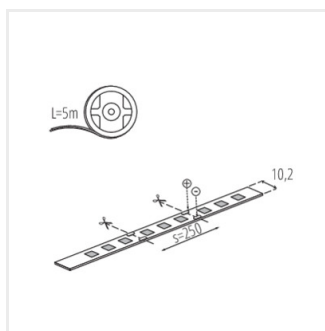

L48 9W/M 24 IP65-RGBW