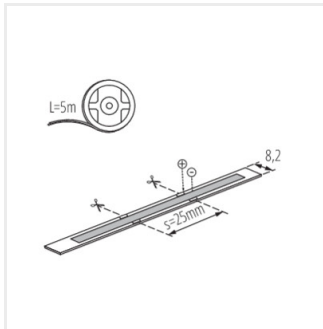

LED STRIP LCOB 12V

LED pásik

LCOB 8W-M 12 IP65