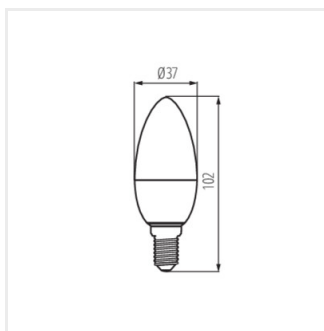

iQ LED

Kanlux

IQ-LED C37

Svetelný zdroj LED

IQ-LED C37E14 4,2W