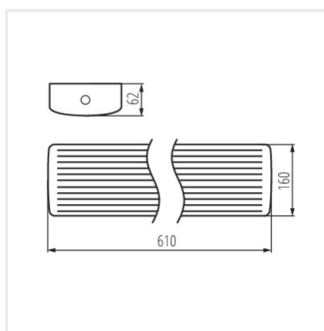

- Materiál korpusu: oceľ
- Materiál difúzora: PC

MEBA LED

Lineárne LED svietidlo

MEBA LED 12-20W NW/WW

MEBA LED 22-40W NW/WW

MEBA LED 12-20W NW/WW

MEBA LED 22-40W NW/WW