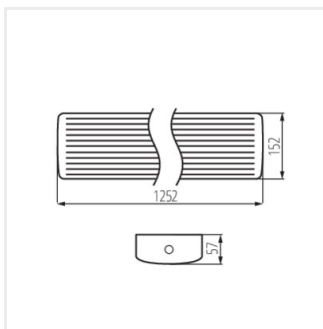

MEBA 4LED IP54

Lineárne LED svietidlo

MEBA 4LED 60 IP54 PC

MEBA 4LED 120 IP54 PC

MEBA 4LED 150 IP54 PC

MEBA 4LED 60 IP54 PC

MEBA 4LED 120 IP54 PC

MEBA 4LED 150 IP54 PC