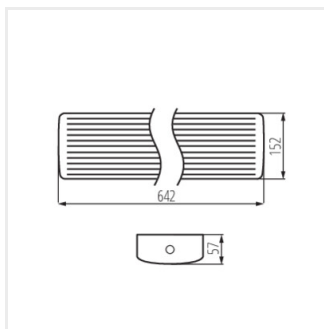

MEBA 4LED IP54

Lineárne LED svietidlo

MEBA 4LED 60 IP54 PC

MEBA 4LED 120 IP54 PC

MEBA 4LED 150 IP54 PC

MEBA 4LED 60 IP54 PC

MEBA 4LED 120 IP54 PC

MEBA 4LED 150 IP54 PC