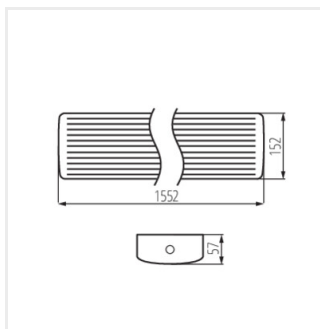

MEBA 4LED IP54

Lineárne LED svietidlo

MEBA 4LED 60 IP54 PC

MEBA 4LED 120 IP54 PC

MEBA 4LED 150 IP54 PC

MEBA 4LED 60 IP54 PC

MEBA 4LED 120 IP54 PC

MEBA 4LED 150 IP54 PC