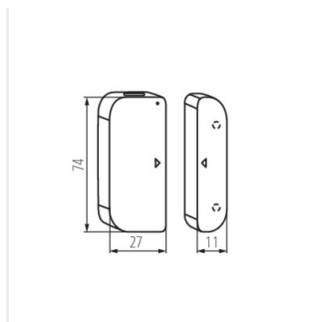

# KANLUX SMART

---

S SENSOR PIR INT 10M

S SENSOR W INT

S SENSOR ON/OFF INT