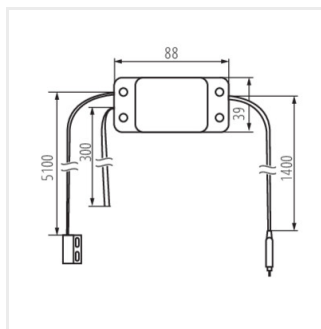

S SWITCH G DOOR