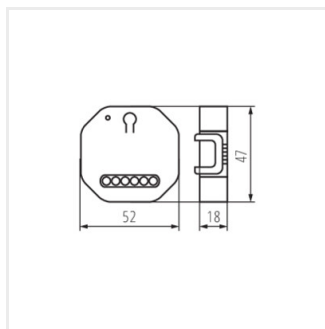

KANLUX SMART

S SWITCH ON/OFF

S SWITCH ON/OFF	34948	biela
S SWITCH SHUTTER	34949	biela
S SWITCH G DOOR	34950	biela

KANLUX SMART

S SWITCH ON/OFF

S SWITCH SHUTTER

S SWITCH G DOOR

S SWITCH ON/OFF