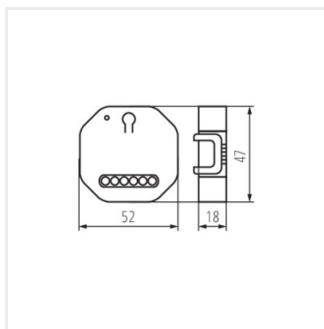

KANLUX SMART

S SWITCH ON/OFF

S SWITCH ON/OFF	34948	biela
S SWITCH SHUTTER	34949	biela
S SWITCH G DOOR	34950	biela

KANLUX SMART

S SWITCH ON/OFF

S SWITCH SHUTTER

S SWITCH G DOOR

S SWITCH ON/OFF