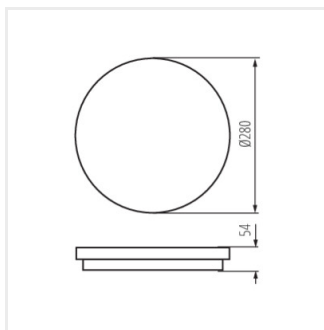

- Materiál korpusu: PC
- Materiál difúzora: PC

STIVI LED

Stropné LED svetidlo

STIVI LED 24W-NW-O

STIVI LED 24W-NW-O-SE

STIVI LED 36W-NW-O

STIVI LED 36W-NW-O-SE

STIVI LED 24W