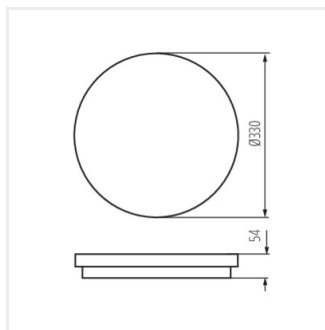

STIVI LED 36W