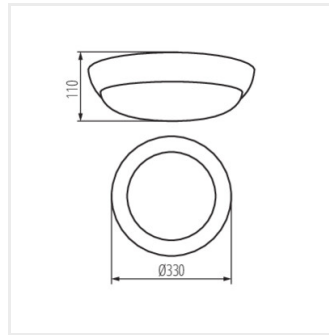

ERTON 240 OP-W

Vytvorený dokument: 30.09.2025, 23:45

Zmena technických parametrov vyhradená. Údaje, ktoré sú uvedené v tomto materiáli, nie sú právne záväzné.

Fotometria: výsledky získané pri testovaní konkrétneho exemplára.

Kanlux S.A. ul. Objazdowa 1-3, 41-922 Radzionków, Poland kanlux@kanlux.com