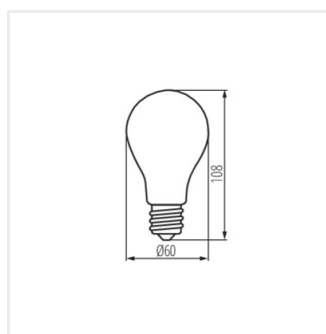

XLED EX A60

Svetelný zdroj LED

XLED EX A60