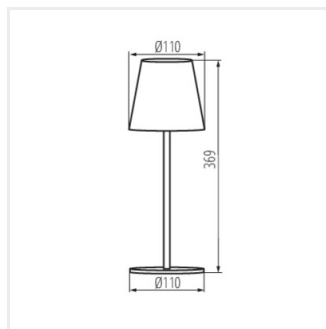

INITA LED IP54

Stolná LED lampa

INITA LED IP 54