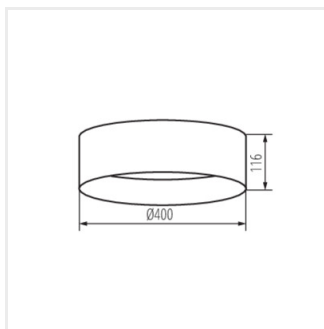

RIFA LED

Stropné LED svietidlo

RIFA LED 17,5W