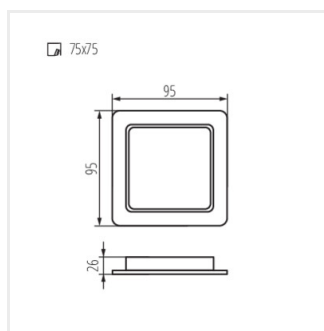

## TAVO LED

Svietidlo typu downlight

TAVO LED DO 5W-NW

TAVO LED DO 9W-NW

TAVO LED DO 12W-NW

TAVO LED DO 18W-NW

TAVO LED DO 24W-NW

TAVO LED DL 5W-NW