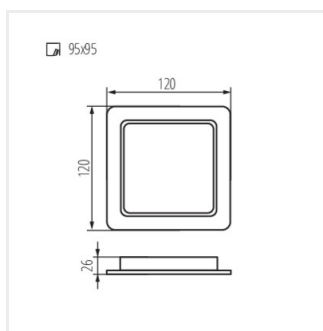

## TAVO LED

Svietidlo typu downlight

TAVO LED DO 5W-NW

TAVO LED DO 9W-NW

TAVO LED DO 12W-NW

TAVO LED DO 18W-NW

TAVO LED DO 24W-NW

TAVO LED DL 5W-NW