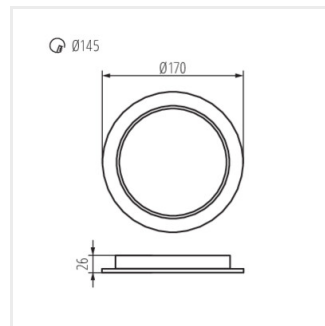

## TAVO LED

Svietidlo typu downlight

TAVO LED DO 5W-NW

TAVO LED DO 9W-NW

TAVO LED DO 12W-NW

TAVO LED DO 18W-NW

TAVO LED DO 24W-NW

TAVO LED DL 5W-NW