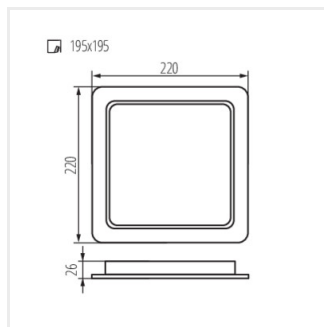

TAVO LED DL 24W-NW