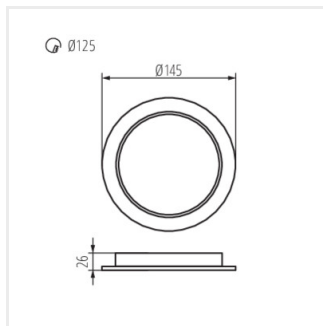

## TAVO LED

Svietidlo typu downlight

TAVO LED DO 5W-NW

TAVO LED DO 9W-NW

TAVO LED DO 12W-NW

TAVO LED DO 18W-NW

TAVO LED DO 24W-NW

TAVO LED DL 5W-NW