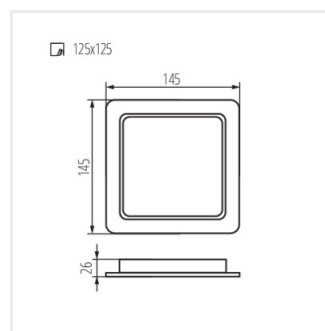

TAVO LED DL 12W-NW