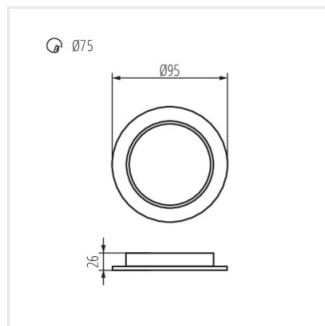

TAVO LED

Svietidlo typu downlight

TAVO LED DO 5W-NW