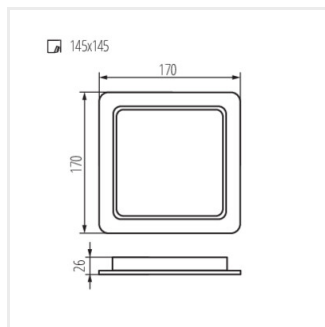

TAVO LED DL 18W-NW