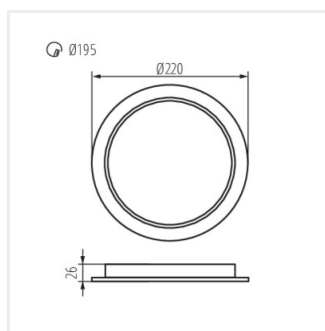

## TAVO LED

Svietidlo typu downlight

TAVO LED DO 5W-NW

TAVO LED DO 9W-NW

TAVO LED DO 12W-NW

TAVO LED DO 18W-NW

TAVO LED DO 24W-NW

TAVO LED DL 5W-NW