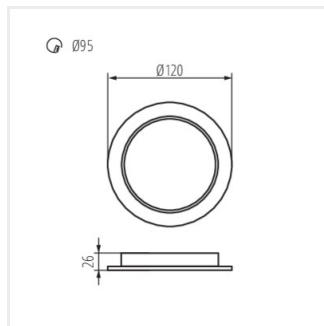

TAVO LED DO 9W-NW