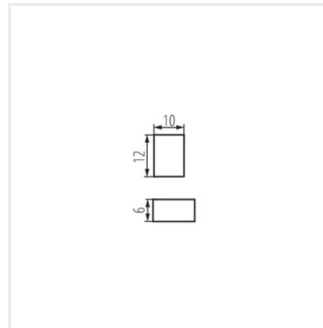

### Príslušenstvo Neon LED

NEON MOUNTING CLIP

NEON END CAP HOLE

NEON END CAP

NEON MOUNTING CLIP

NEON END CAP HOLE

NEON END CAP