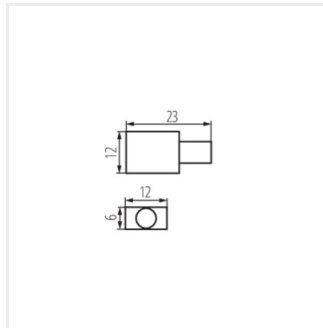

### Príslušenstvo Neon LED

NEON MOUNTING CLIP

NEON END CAP HOLE

NEON END CAP

NEON MOUNTING CLIP

NEON END CAP HOLE

NEON END CAP