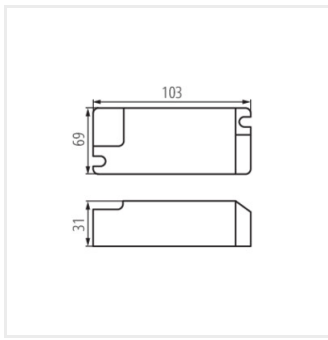

BLINGO DRV40W1-10V BK