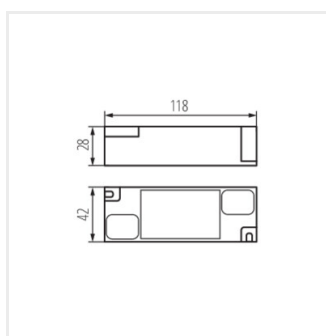

BLINGO DRVM42W ON-OFF