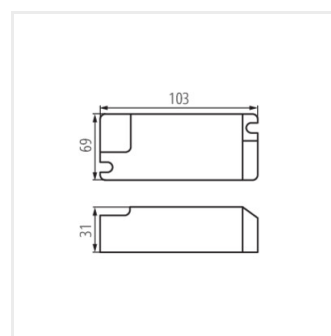

BLINGO DRV42W DALI BK