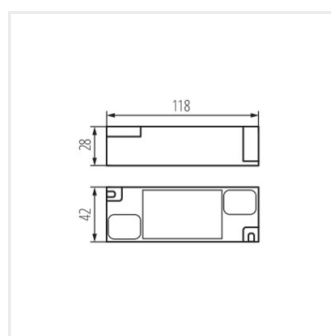

BLINGO DRVM24W ON-OFF

BLINGO DRVM34W ON-OFF

BLINGO DRVM42W ON-OFF

BLINGO DRV42W DALI BK

BLINGO DRV40W1-10V BK

BLINGO DRV 32W ON-OFF

BLINGO DRV 40W ON-OFF

BLINGO DRVM24W ON-OFF