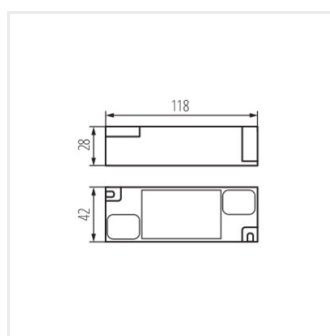

BLINGO DRVM24W ON-OFF

BLINGO DRVM34W ON-OFF

BLINGO DRVM42W ON-OFF

BLINGO DRV42W DALI BK

BLINGO DRV40W1-10V BK

BLINGO DRV 32W ON-OFF

BLINGO DRV 40W ON-OFF

BLINGO DRVM24W ON-OFF