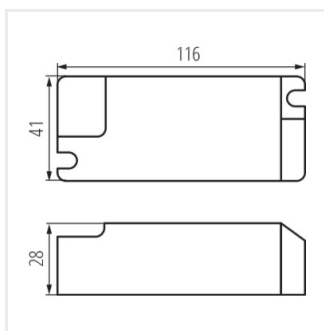

Napájač LED

BLINGO DRV 24W ON-OFF

BLINGO DRV42W DALI BK

BLINGO DRV40W1-10V BK

BLINGO DRV 32W ON-OFF

BLINGO DRV 40W ON-OFF

BLINGO DRV 24W ON-OFF