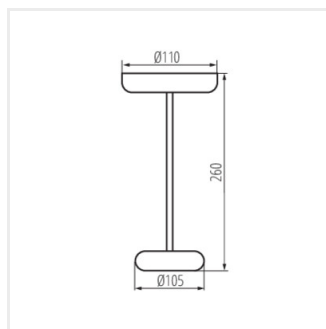

- Materiál korpusu: plast, kov
- Materiál difúzora: plast

FLUXY LED IP44

Stolná LED lampa

FLUXY LED IP44 W

FLUXY LED IP44 B

FLUXY LED IP44 BL

FLUXY LED IP44 GN

FLUXY LED IP44 Y