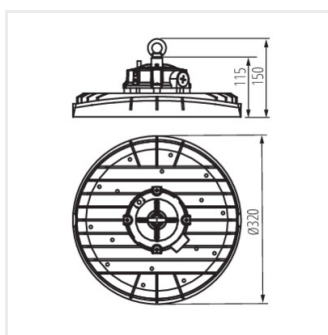

 220-240 AC	 50	 90	 ≥50000	 50000	 ≤ 6x MacAdam	 70
 SMD		IP 65		 -20÷40	IK 08	
 1m						

HB PRIME B 200W NW | **45810** | 200 / 160 / 120 | 40000 | 41400 | 4000 | čierna

HB PRIME B 200W NW