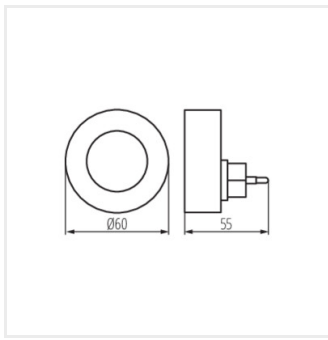

Kanlux RIBI LED

RIBI LED WW W

| | | |
|---------------|-------|--|
| RIBI LED WW W | 46380 | |
| RIBI LED WW B | 46381 | |

RIBI LED WW W

RIBI LED WW B

RIBI LED WW W

RIBI LED WW B

Vytvorený dokument: 25.04.2026, 06:00