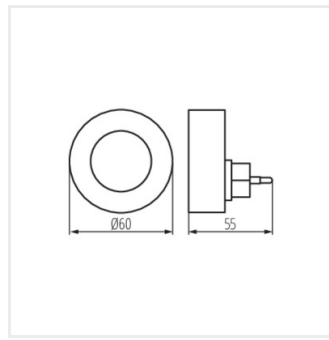

Kanlux RIBI LED

RIBI LED WW W

| | | |
|---------------|-------|--|
| RIBI LED WW W | 46380 | |
| RIBI LED WW B | 46381 | |

RIBI LED WW W

RIBI LED WW B

RIBI LED WW W

RIBI LED WW B

Vytvorený dokument: 25.04.2026, 06:00