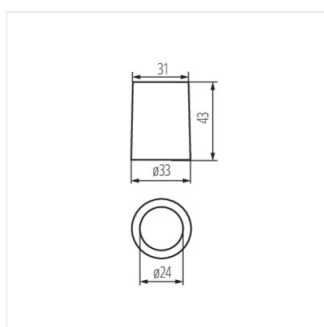

02170 HLDR-E14

Light source fitting

HLDR-E14 **02170** grey

- Maximum permissible holder temperature 180°C

HLDR-E14