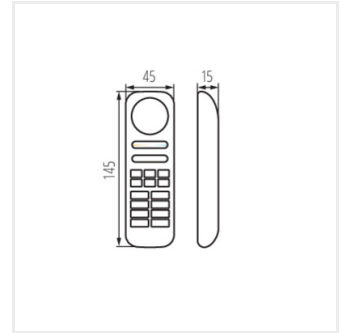

CTRL 12/24V RGBW CCT

REMOTE RGBW

REMOTE 4 RGBW/CCT-B

REMOTE N 8 RGBW/CCT-W

CTRL 12/24V RGBW CCT

REMOTE RGBW

REMOTE 4 RGBW/CCT-B

REMOTE N 8 RGBW/CCT-W